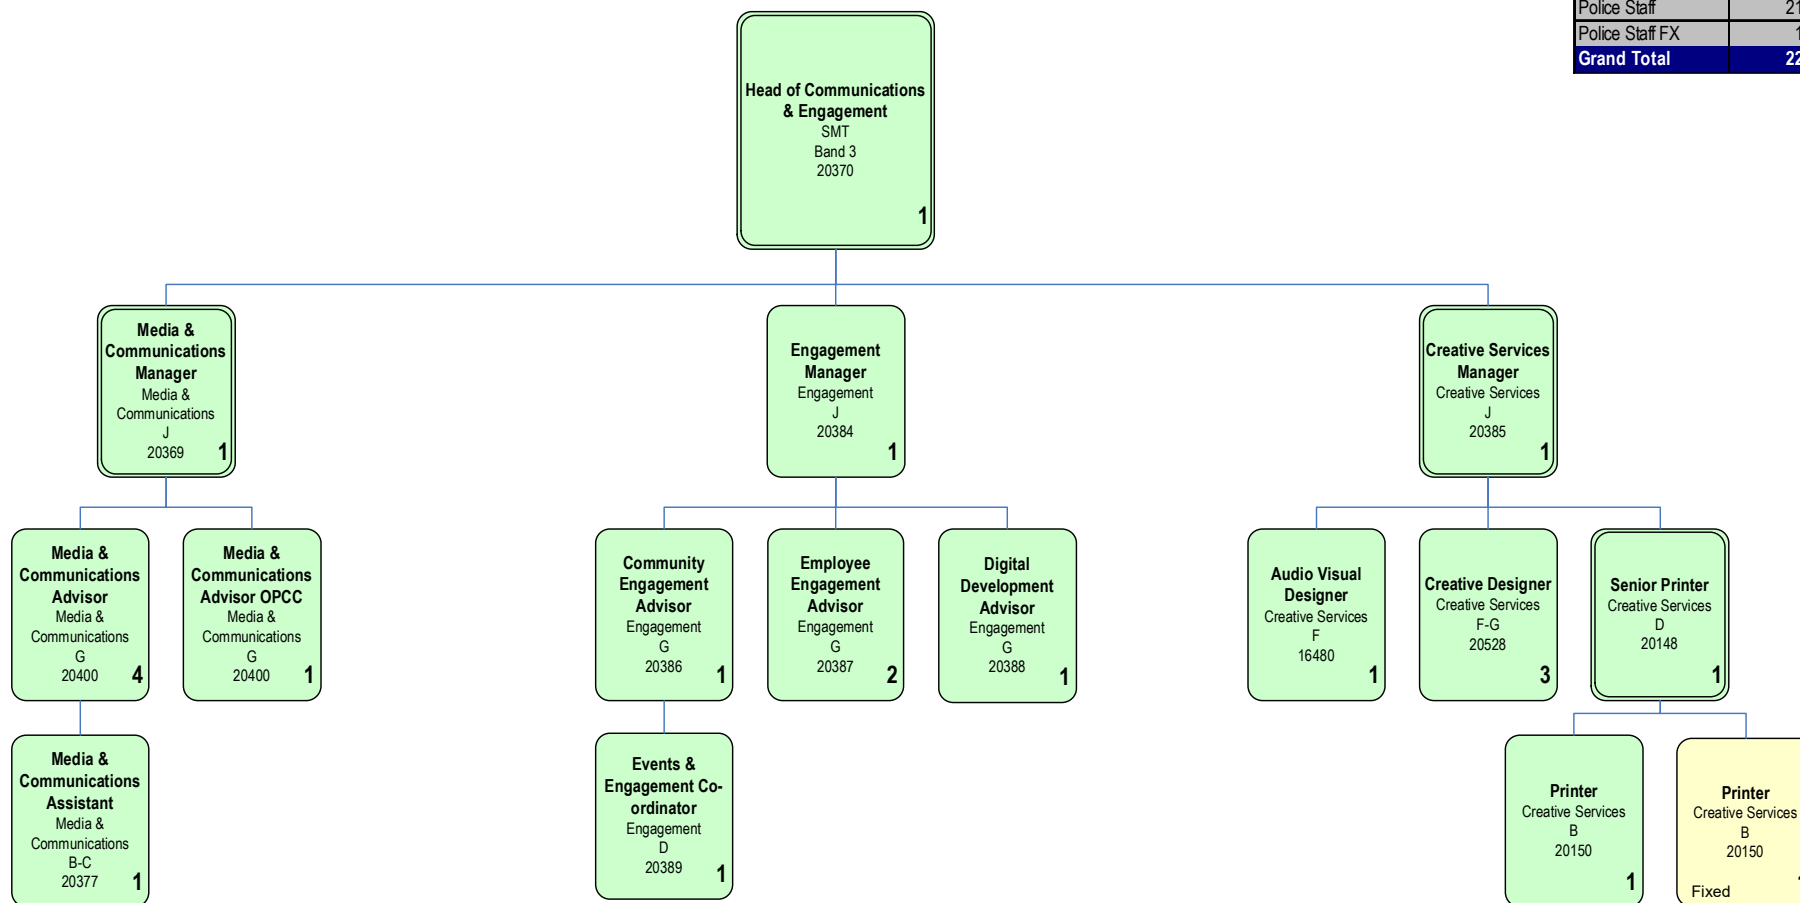

Northumbria Police & Office of the PCC

Communications and Engagement Department

Rank	Auth
C/Supt	
Supt	
C/Insp	
Insp	
Sgt	
PC	
Police Officers	
Police Staff	21.00
Police Staff FX	1.00
Grand Total	22.00

Community Engagement Officers based at each Area Command in RPT position